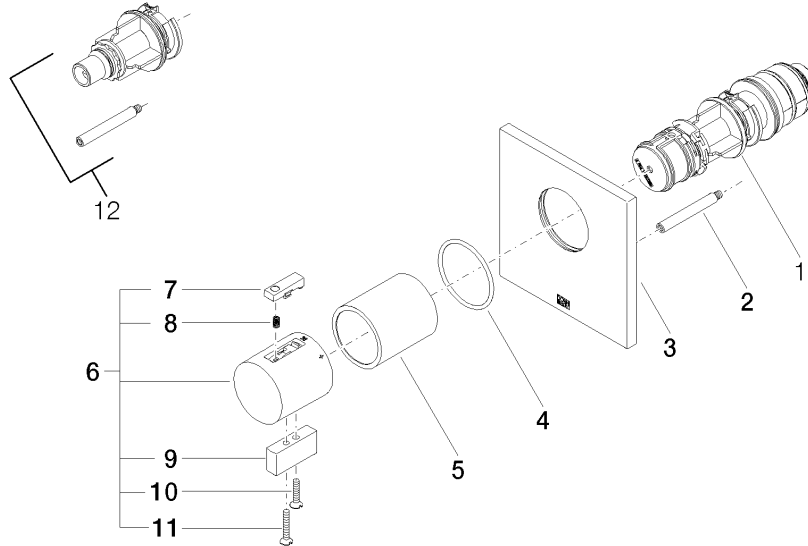

Required miscellaneous

xTOOL Concealed thermostat module without volume control - 35 503 970 90
 • max. recess depth 160 mm
 • min. recess depth 95 mm

Recommended miscellaneous

xGRID Attachment set for integrating in the dry wall construction - 12 340 970 90

Required miscellaneous

xGRID Installation track 555 mm - 12 360 970 90

36 501 985
mm [inches]

Certificates

WRAS_2011026.

DVGW_DW-
6512DN0706.

LGA_29930.

LGA_29932.

36 501 985

Spare parts list

| No. | Item Number | Name | Quantity used | Delivery time |
|--|--------------------|-------------------|---------------|---------------|
| 1 | 90 15 02 063 00 90 | cartridge | 1 | 2 |
| 2 | 90 31 09 095 00 90 | bar | 1 | 2 |
| 3 | 09 11 02 196-99 | cover | 1 | 60 |
| 4 | 90 14 10 049 00 90 | seal | 1 | 2 |
| 5 | 90 21 02 112 00-99 | sleeve | 1 | - |
| Spare part can no longer be ordered, please order the replacement item | | | | |
| 6 | 04 17 33 006 00-99 | handle | 1 | 60 |
| 7 | 90 21 33 011 00-13 | handle | 1 | 2 |
| 8 | 90 16 02 027 00 90 | spring | 1 | 2 |
| 9 | 09 20 33 006-99 | handle | 1 | 30 |
| 10 | 09 30 30 159-99 | screw | 1 | 30 |
| 11 | 09 30 30 160-99 | screw | 1 | 30 |
| 12 | 12 178 970 90 | Extension 46 mm - | 1 | 2 |