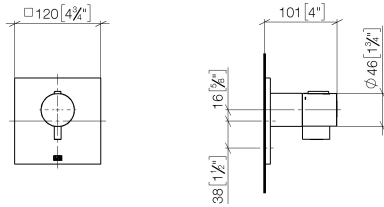

Required miscellaneous

xTOOL Concealed thermostat module without volume control - 35 503 970 90
 • max. recess depth 160 mm
 • min. recess depth 95 mm

Recommended miscellaneous

xGRID Attachment set for integrating in the dry wall construction - 12 340 970 90

Required miscellaneous

xGRID Installation track 555 mm - 12 360 970 90

36 501 985
mm [inches]

Certificates

WRAS_2011026.

DVGW_DW-
6512DN0706.

LGA_29930.

LGA_29932.